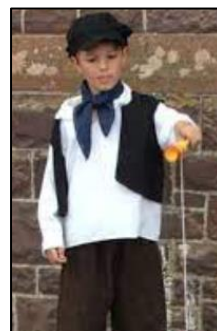

Boys:

- Shorts
- Long socks
- Baggy shirt
- Handkerchief around the neck
- Flat cap
- A smart side parting

We will raid our drama cupboard to find any bits and bobs we can to help with dressing up.

Please could we ask for a voluntary contribution of £3 to cover the cost of this lovely workshop. This can be paid via ScoPay. Thank you for your support.

We know the children will love this and of course, it will really bring their learning to life.

Many thanks,

The Year 2 team